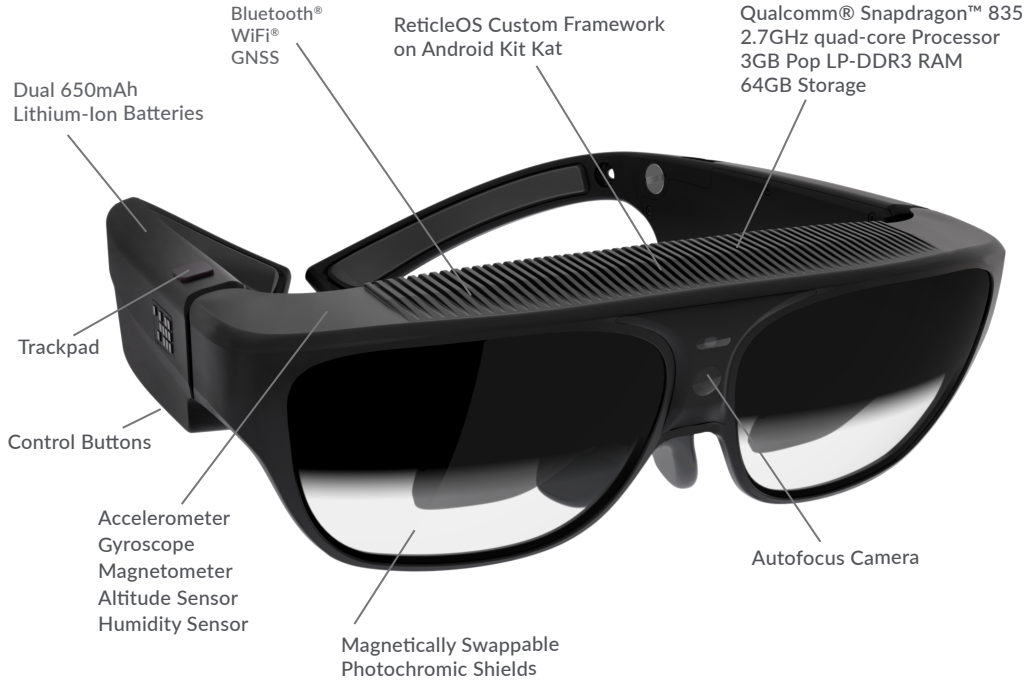

TRUE MOBILITY

No cords needed.

The world's most advanced AR smartglasses. Designed to be the wearable computer of tomorrow: powerful fully integrated platform with ultra-transparent HD 3D stereoscopic displays that redefines what can be done on the go for Enterprise and Industrial customers.

SMARTGLASSES 7

TOP

FRONT

SIDE

Weight: < 6.0oz

HARDWARE

- Qualcomm® Snapdragon™ 805
- 2.7GHz quad-core Processor
- 3GB Pop LP-DDR3 RAM
- 64GB Storage
- 1300mAh Lithium-Ion Batteries (2 x 650mAh)
- Replaceable Magnetic Nose Bridge
- Removable Ear Horns
- Dual Haptic Feedback in Temples

DISPLAY

- Dual 720p Stereoscopic See-Thru Displays at up to 80fps
- 60% See-Thru Transmission (Up to 80% Available)
- Magnetically Swappable Photochromic Shields

COMMUNICATIONS

- Bluetooth® 4.1 (Basic rate, EDR, BLE)
- WiFi® Dual Band 802.11ac (a, b, g, n, ac)
- GNSS-based Location (includes GPS and GLONASS)

INPUT/OUTPUT

- 2 Digital Microphones (*Environment & User*)
- Magnetic Charging Port with USB On-The-Go
- Magnetic Stereo Audio Ports with Ear Buds

SOFTWARE

- ReticleOS™, Android KitKat Framework Optimized for ODG Smartglasses
- Compatible with a Number of SDKs (*See ODG Website*)
- ReticleOS™ Developer Program