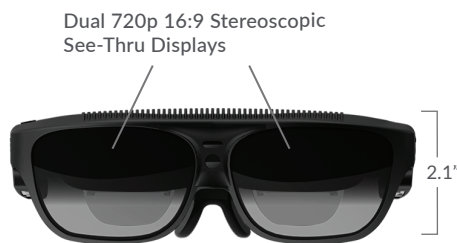

SMARTGLASSES 7

TOP

FRONT

SIDE

Weight: < 6.0oz

HARDWARE

- Qualcomm® Snapdragon™ 805
- 2.7GHz quad-core Processor
- 3GB Pop LP-DDR3 RAM
- 64GB Storage
- 1300mAh Lithium-Ion Batteries (2 x 650mAh)
- Replaceable Magnetic Nose Bridge
- Removable Ear Horns
- Dual Haptic Feedback in Temples

DISPLAY

- Dual 720p Stereoscopic See-Thru Displays at up to 80fps
- 60% See-Thru Transmission (Up to 80% Available)
- Magnetically Swappable Photochromic Shields

COMMUNICATIONS

- Bluetooth® 4.1 (Basic rate, EDR, BLE)
- WiFi® Dual Band 802.11ac (a, b, g, n, ac)
- GNSS-based Location (includes GPS and GLONASS)