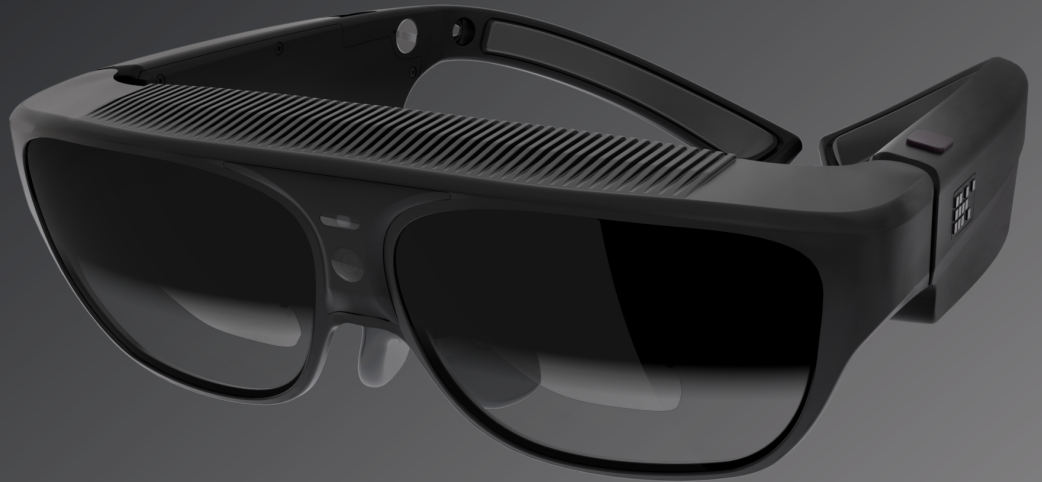

SMARTGLASSES 7

Information at the Speed of Sight™

Changing the Way You Work

AMAZE YOURSELF

The power and performance of a tablet superpowered with stunning, high-definition mixed reality.

A NEW REALITY

Precision sensors understand the environment and overlay information seamlessly onto the real world.

TRUE MOBILITY

No cords needed.

The world's most advanced AR smartglasses. Designed to be the wearable computer of tomorrow: powerful fully integrated platform with ultra-transparent HD 3D stereoscopic displays that redefines what can be done on the go for Enterprise and Industrial customers.

DISPLAY

- Dual 720p Stereoscopic See-Thru Displays at up to 80fps
- 60% See-Thru Transmission (Up to 80% Available)
- Magnetically Swappable Photochromic Shields

COMMUNICATIONS

- Bluetooth® 4.1 (Basic rate, EDR, BLE)
- WiFi® Dual Band 802.11ac (a, b, g, n, ac)
- GNSS-based Location (includes GPS and GLONASS)

INPUT/OUTPUT

- 2 Digital Microphones (*Environment & User*)
- Magnetic Charging Port with USB On-The-Go
- Magnetic Stereo Audio Ports with Ear Buds

SOFTWARE

- ReticleOS™, Android KitKat Framework Optimized for ODG Smartglasses
- Compatible with a Number of SDKs (*See ODG Website*)
- ReticleOS™ Developer Program